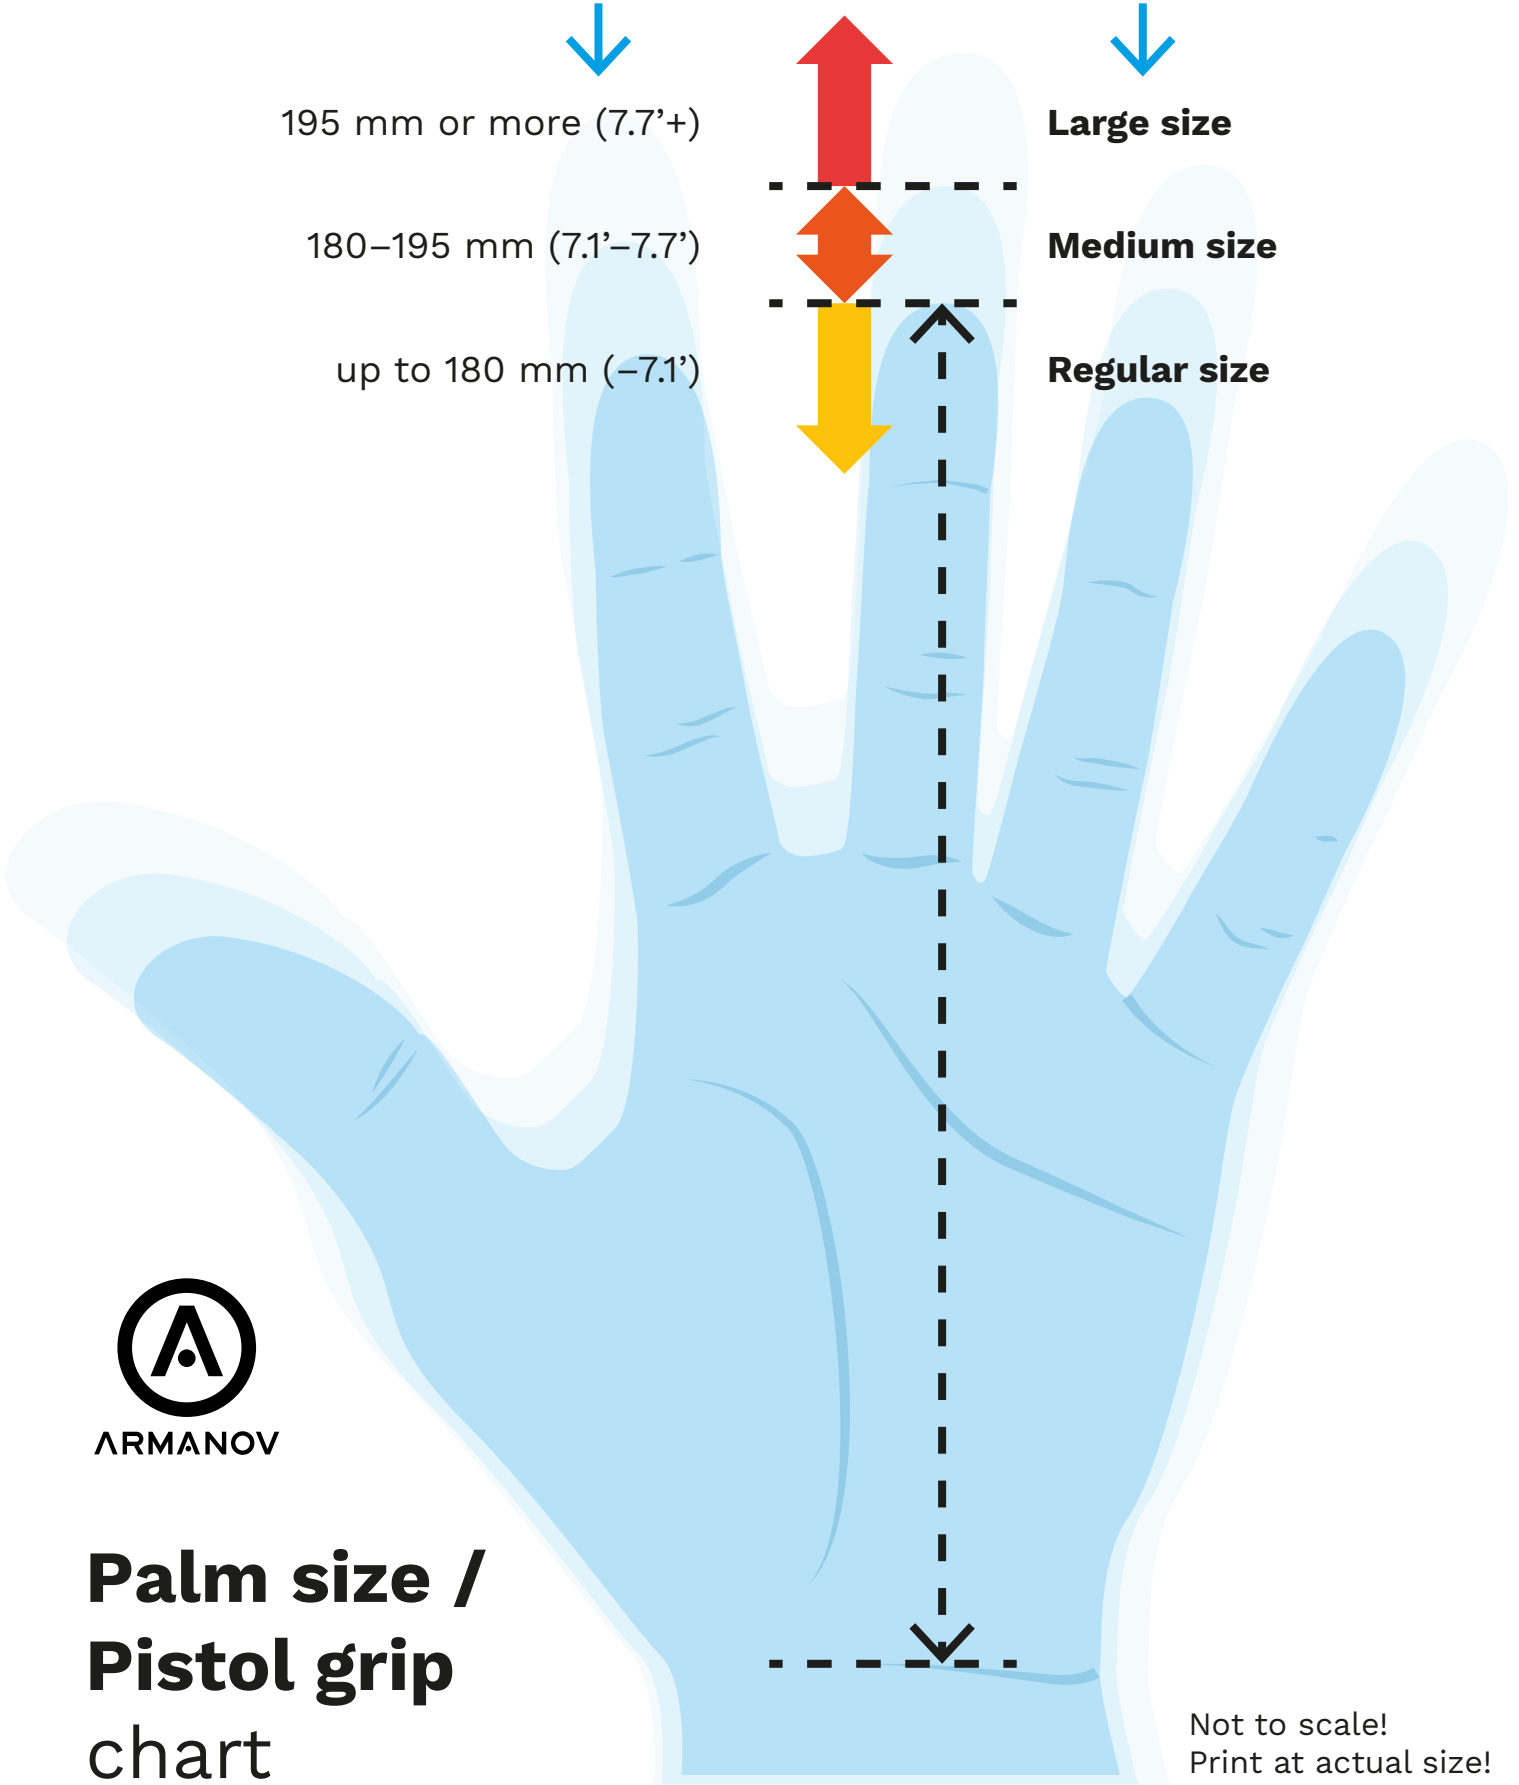

If your hand is this size, you need this grip

195 mm or more (7.7'+)

Large size

180–195 mm (7.1'–7.7')

Medium size

up to 180 mm (–7.1')

Regular size

ARMANOV

**Palm size /
Pistol grip
chart**

Not to scale!
Print at actual size!